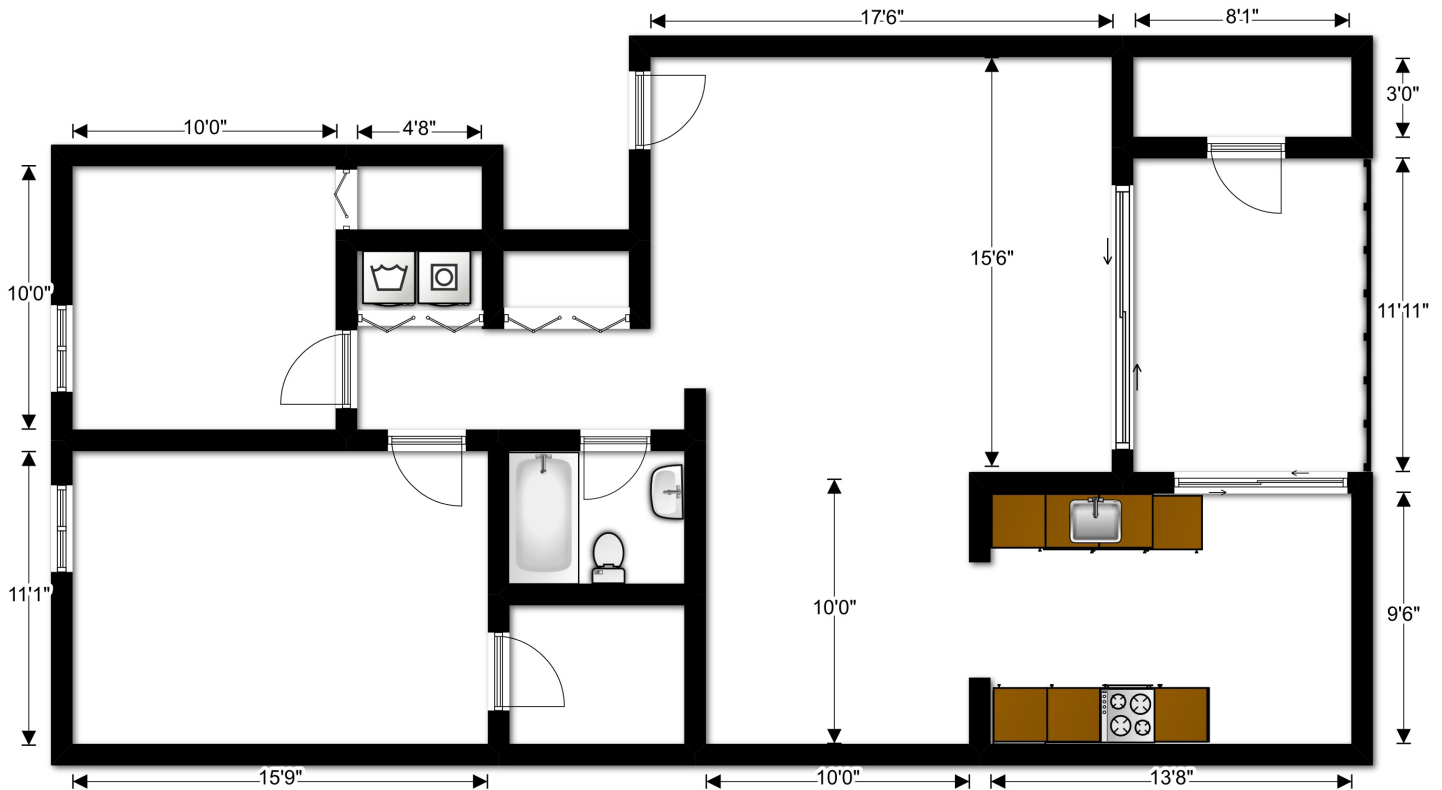

ASHLEY LUXURY APARTMENTS

TWO BEDROOM ONE BATH (2D)

1070 sq. ft.

TWO BEDROOM ONE BATH
For pricing visit us online at:
www.ashleyapartments.com or call
301-985-2619

 Service & Other Assistance Animals Welcome

All measurements and square footages are approximate. Room sizes may vary.
Call Us: 301-985-2619 | **Email Us:** info@ashleyapartments.com
Office Hours: Monday - Saturday 9:00 am - 6:00 pm | **Sunday** by appointment only