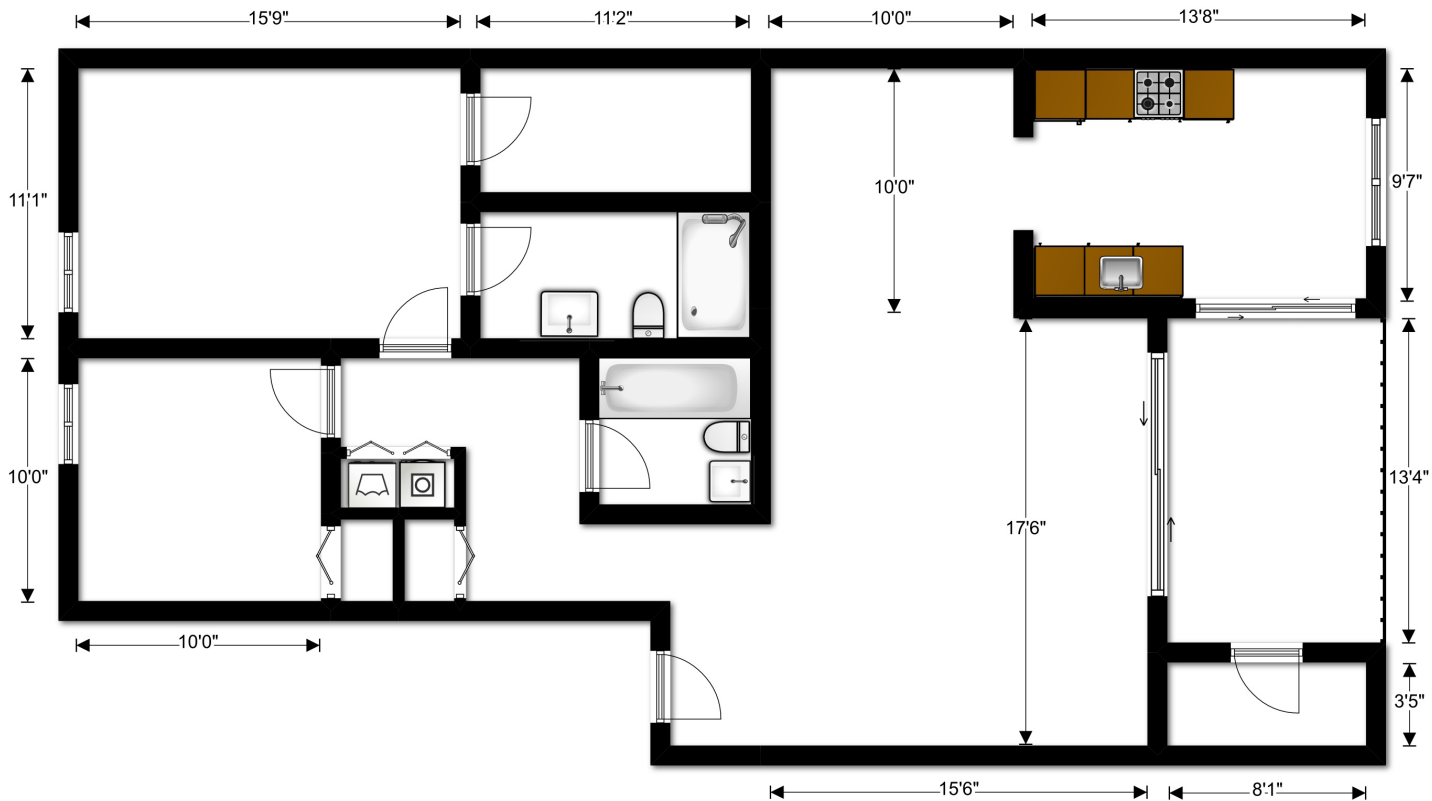

## TWO BEDROOM TWO BATH (2C)

**1087** sq. ft.

Two Bedroom / Two Bath Floorplan

**TWO BEDROOM TWO BATH**  
For pricing visit us online at:  
[www.ashleyapartments.com](http://www.ashleyapartments.com) or call  
**301-985-2619**