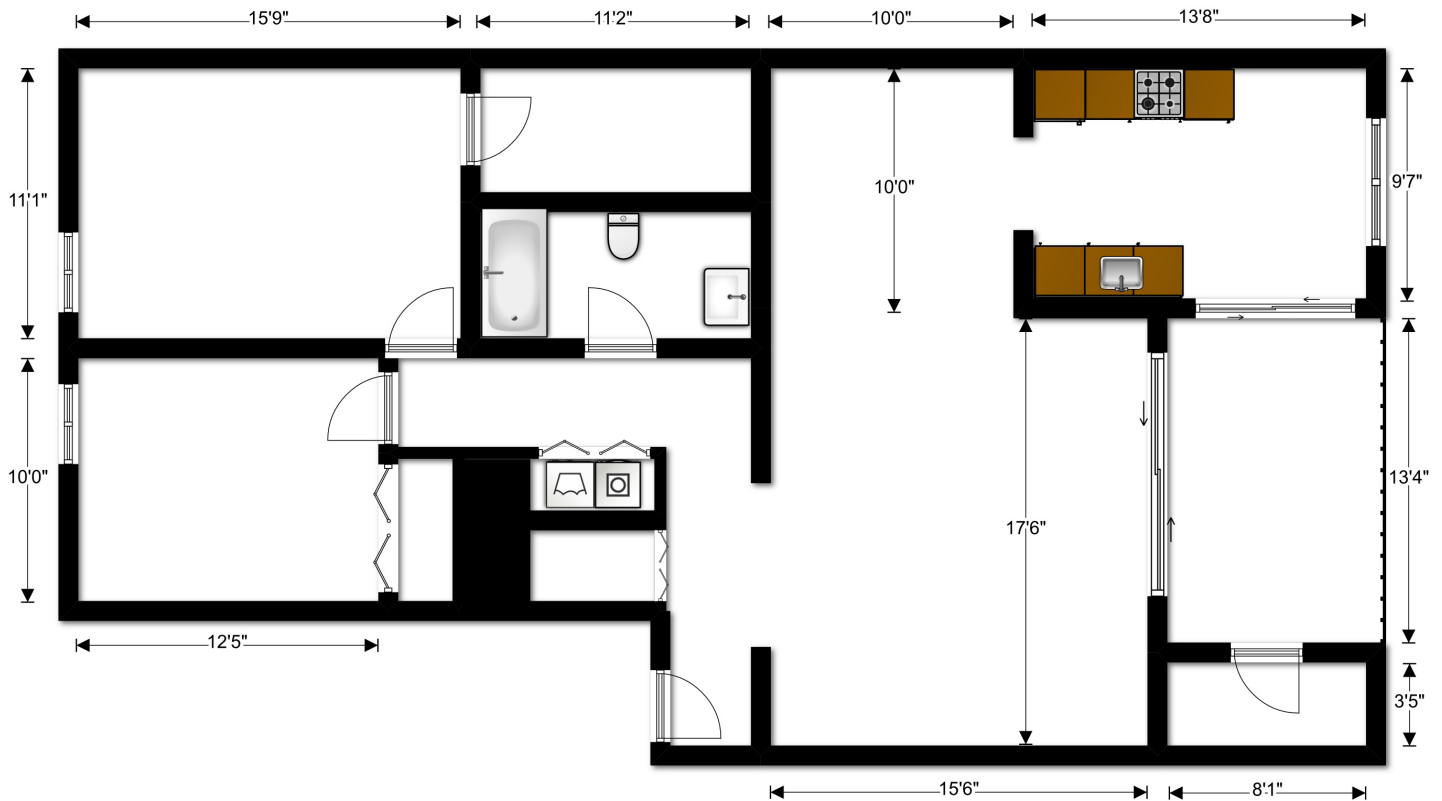

## TWO BEDROOM ONE BATH (2A/B)

**1070 - 1087** sq. ft.

Two Bedroom / One Bath Floorplan

### TWO BEDROOM ONE BATH

For pricing visit us online at:  
[www.ashleyapartments.com](http://www.ashleyapartments.com) or call

**301-985-2619**

Service & Other Assistance Animals Welcome

All measurements and square footages are approximate. Room sizes may vary.